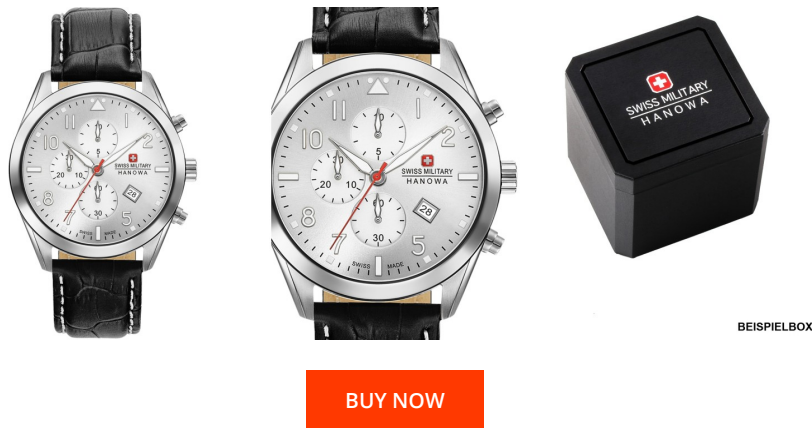

DIALANDO®

Swiss Military Hanowa men's watch 06-4316.04.001 Specifications

This document contains all the specifications for the Swiss Military Hanowa 06-4316.04.001 men's watch. We at the **DIALANDO® watch store** offer a large selection of authentic watches from the best watch brands in the world.
<https://www.dialando.se/>

PRODUCT INFORMATION

EAN	7612657095730
Gender	Men
Brand	Swiss Military Hanowa
Collection	Helvetus
Warranty [years]	2

PRODUCT EXECUTION

Display Type	Analogue
Movement type	Quartz (Battery)
Functions	Date / Chronograph / Hour / Second / Minute

MEASURES

Case width [mm]	43
Case thickness [mm]	12
Lug width [mm]	22
Max. wrist circumference [mm]	220

MATERIAL & COLOUR

Strap Material	Real leather
Strap Colour	Black
Case Material	Stainless steel
Case Colour	Silver
Case Surface	Polished / Matted
Colour of the dial	Silver
Glass	Sapphire glass

DETAILS

Bezel	Fixed
Case Bottom	Stainless steel bottom
Clasp	Pin buckle
Lighting	Luminous indexes / Luminous hands
Water resistant	10 ATM