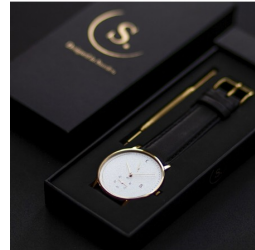

DIALANDO®

Sandell men's watch SSW40-BLV Specifications

BUY NOW

This document contains all the specifications for the Sandell SSW40-BLV men's watch. We at the [DIALANDO® watch store](https://www.dialando.se/) offer a large selection of authentic watches from the best watch brands in the world.
<https://www.dialando.se/>

PRODUCT INFORMATION

EAN	2000015236683
Gender	Men
Brand	Sandell
Collection	Day Plus
Warranty [years]	2

PRODUCT EXECUTION

Display Type	Analogue
Movement type	Quartz (Battery)

MEASURES

Case width [mm]	40
-----------------	----

MATERIAL & COLOUR

Strap Material	Vegan leather
Strap Colour	Black
Colour of the dial	White
Glass	Mineral glass

DETAILS

Water resistant	3 ATM
-----------------	-------