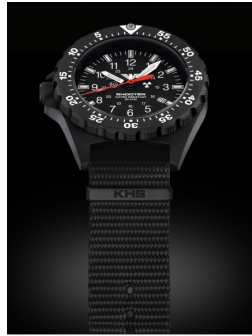

DIALANDO®

KHS men's watch KHS.SH2HC.NB Specifications

[BUY NOW](#)

This document contains all the specifications for the KHS KHS.SH2HC.NB men's watch. We at the [DIALANDO® watch store](#) offer a large selection of authentic watches from the best watch brands in the world.
<https://www.dialando.se/>

PRODUCT INFORMATION

EAN	4260446987327
Gender	Men
Brand	KHS
Collection	Shooter MKII
Warranty [years]	2

PRODUCT EXECUTION

Display Type	Analogue
Movement type	Quartz (Battery)
Movement Name	Swiss Made
Functions	Hour / Second / Minute / Date

MEASURES

Case width [mm]	44
Case thickness [mm]	14
Lug width [mm]	22
Max. wrist circumference [mm]	240

MATERIAL & COLOUR

Strap Material	Textile
Strap Colour	Black
Case Material	Carbon
Case Colour	Black
Case Surface	Matted
Colour of the dial	Black
Glass	Sapphire glass

DETAILS

Bezel	Left side / Rotatable
Case Bottom	Stainless steel bottom (screwed)
Crown	Screwed
Clasp	Pin buckle
Lighting	Luminous hands / Luminous indexes
Water resistant	20 ATM