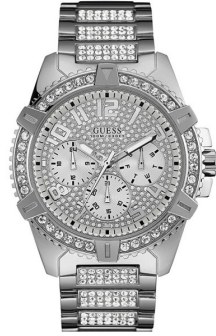

DIALANDO®

Guess men's watch W0799G1 Specifications

BUY NOW

This document contains all the specifications for the Guess W0799G1 men's watch. We at the [DIALANDO® watch store](https://www.dialando.se/) offer a large selection of authentic watches from the best watch brands in the world.
<https://www.dialando.se/>

PRODUCT INFORMATION

| | |
|------------------|---------------|
| EAN | 0091661458316 |
| Gender | Men |
| Brand | Guess |
| Collection | Frontier |
| Warranty [years] | 2 |

PRODUCT EXECUTION

| | |
|---------------|----------------------------------|
| Display Type | Analogue |
| Movement type | Quartz (Battery) |
| Functions | Date / Day of the week / 24-Hour |

MEASURES

| | |
|---------------------|----|
| Case width [mm] | 49 |
| Case thickness [mm] | 11 |

MATERIAL & COLOUR

| | |
|--------------------|-----------------|
| Strap Material | Stainless steel |
| Strap Colour | Silver |
| Case Material | Stainless steel |
| Case Colour | Silver |
| Case Surface | Polished |
| Colour of the dial | Silver |
| Stone type | Zirconia |
| Glass | Mineral glass |