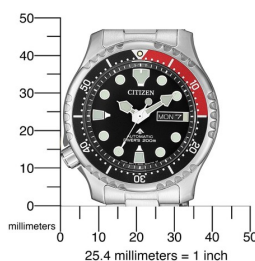

DIALANDO®

Citizen men's watch NY0085-86E Specifications

BEISPIELBOX

[BUY NOW](#)

This document contains all the specifications for the Citizen Promaster NY0085-86E men's watch. We at the [DIALANDO® watch store](#) offer a large selection of authentic watches from the best watch brands in the world.
<https://www.dialando.se/>

PRODUCT INFORMATION

EAN	4974374288332
Gender	Men
Brand	Citizen
Collection	Promaster
Warranty [years]	2

PRODUCT EXECUTION

Display Type	Analogue
Movement type	Automatic
Movement Name	8203 / Citizen
Functions	Hour / Second / Minute / Date / Day of the week

MEASURES

Case width [mm]	42
Case thickness [mm]	12
Lug width [mm]	20
Max. wrist circumference [mm]	210

MATERIAL & COLOUR

Strap Material	Stainless steel
Strap Colour	Silver
Case Material	Stainless steel
Case Colour	Silver
Case Surface	Polished / Matted
Colour of the dial	Black
Glass	Mineral glass

DETAILS

Bezel	Left side / Rotatable
Case Bottom	Stainless steel bottom (screwed)
Crown	Screwed
Clasp	Folding clasp
Lighting	Luminous hands / Luminous indexes
Water resistant	20 ATM