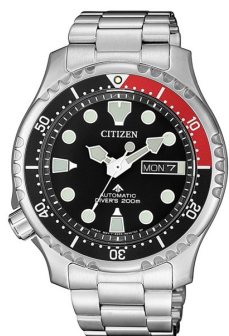

DIALANDO®

Citizen men's watch NY0085-86E Specifications

BEISPIELBOX

[BUY NOW](#)

This document contains all the specifications for the Citizen Promaster NY0085-86E men's watch. We at the [DIALANDO® watch store](#) offer a large selection of authentic watches from the best watch brands in the world.
<https://www.dialando.se/>

PRODUCT INFORMATION

EAN	4974374288332
Gender	Men
Brand	Citizen
Collection	Promaster
Warranty [years]	2

PRODUCT EXECUTION

Display Type	Analogue
Movement type	Automatic
Movement Name	8203 / Citizen
Functions	Hour / Second / Minute / Date / Day of the week

MEASURES

Case width [mm]	42
Case thickness [mm]	12
Lug width [mm]	20
Max. wrist circumference [mm]	210

MATERIAL & COLOUR

Strap Material	Stainless steel
Strap Colour	Silver
Case Material	Stainless steel
Case Colour	Silver
Case Surface	Polished / Matted
Colour of the dial	Black
Glass	Mineral glass

DETAILS

Bezel	Left side / Rotatable
Case Bottom	Stainless steel bottom (screwed)
Crown	Screwed
Clasp	Folding clasp
Lighting	Luminous hands / Luminous indexes
Water resistant	20 ATM