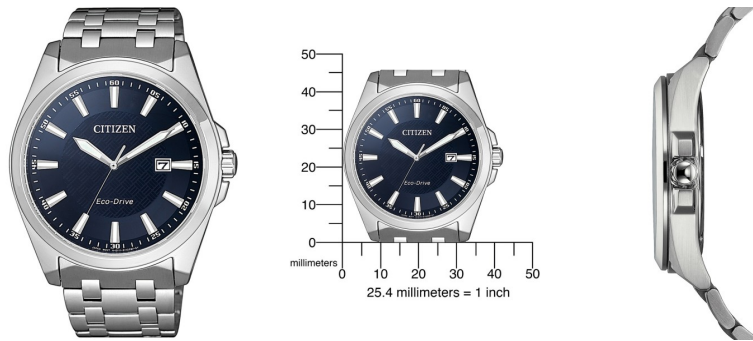

DIALANDO®

Citizen men's watch BM7108-81L Specifications

[BUY NOW](#)

This document contains all the specifications for the Citizen Klassik BM7108-81L men's watch. We at the [DIALANDO® watch store](#) offer a large selection of authentic watches from the best watch brands in the world.
<https://www.dialando.se/>

PRODUCT INFORMATION

EAN	4974374280442
Gender	Men
Brand	Citizen
Collection	Klassik
Warranty [years]	2

PRODUCT EXECUTION

Display Type	Analogue
Movement type	Quartz (Solar)
Movement Name	E111 / Citizen
Functions	Second / Minute / Date / Hour

MEASURES

Case width [mm]	41
Case thickness [mm]	10
Lug width [mm]	22
Max. wrist circumference [mm]	210

MATERIAL & COLOUR

Strap Material	Stainless steel
Strap Colour	Silver
Case Material	Stainless steel
Case Colour	Silver
Case Surface	Polished / Matted
Colour of the dial	Blue
Glass	Sapphire glass

DETAILS

Bezel	Fixed
Case Bottom	Stainless steel bottom (screwed)
Clasp	Folding clasp
Lighting	Luminous hands / Luminous indexes
Water resistant	10 ATM