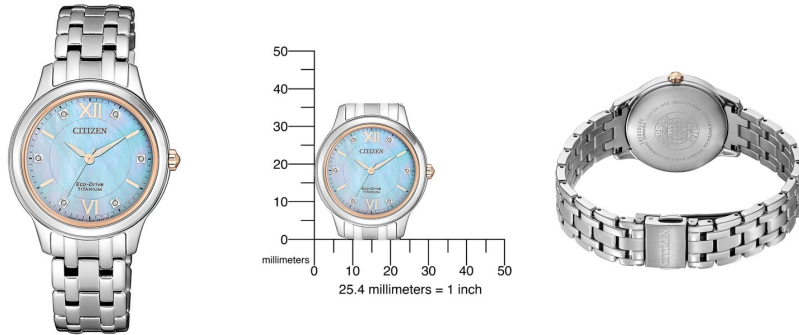

DIALANDO®

Citizen ladies' watch EM0726-89Y Specifications

[BUY NOW](#)

This document contains all the specifications for the Citizen EM0726-89Y ladies' watch. We at the [DIALANDO® watch store](#) offer a large selection of authentic watches from the best watch brands in the world.
<https://www.dialando.se/>

PRODUCT INFORMATION

EAN	4974374280381
Gender	Ladies
Brand	Citizen
Collection	Super-Titanium
Warranty [years]	2

MATERIAL & COLOUR

Strap Material	Titanium
Strap Colour	Silver
Case Material	Titanium
Case Colour	Silver
Case Surface	Polished / Matted
Colour of the dial	Grey
Stone type	Diamonds
Glass	Sapphire glass

PRODUCT EXECUTION

Display Type	Analogue
Movement type	Quartz (Solar)
Movement Name	E031 / Citizen
Functions	Hour / Second / Minute

DETAILS

Bezel	Fixed
Case Bottom	Titanium bottom (pressed)
Clasp	Folding clasp
Water resistant	5 ATM

MEASURES

Case width [mm]	30
Case thickness [mm]	7
Lug width [mm]	14
Max. wrist circumference [mm]	180