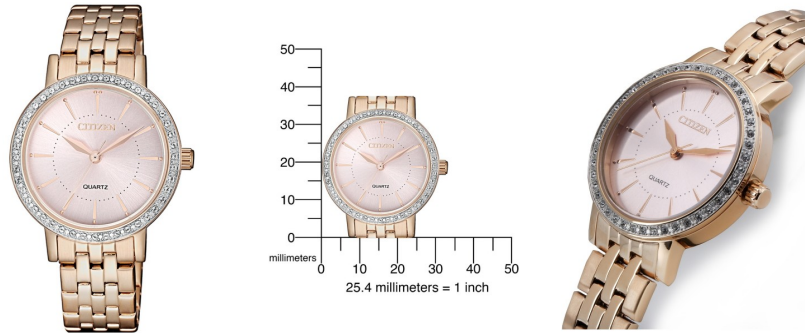

DIALANDO®

Citizen ladies' watch EL3043-81X Specifications

[BUY NOW](#)

This document contains all the specifications for the Citizen EL3043-81X ladies' watch. We at the [DIALANDO® watch store](#) offer a large selection of authentic watches from the best watch brands in the world.
<https://www.dialando.se/>

PRODUCT INFORMATION

EAN	4974374276902
Gender	Ladies
Brand	Citizen
Collection	Elegance
Warranty [years]	2

PRODUCT EXECUTION

Display Type	Analogue
Movement type	Quartz (Battery)
Movement Name	Citizen / 1032
Functions	Hour / Second / Minute

MEASURES

Case width [mm]	31
Case thickness [mm]	7
Lug width [mm]	14
Max. wrist circumference [mm]	180

MATERIAL & COLOUR

Strap Material	Stainless steel
Strap Colour	Gold
Case Material	Stainless steel
Case Colour	Gold
Case Surface	Polished / Matted
Colour of the dial	Pink
Stone type	Swarovski
Glass	Mineral glass

DETAILS

Bezel	Fixed
Case Bottom	Stainless steel bottom (pressed)
Clasp	Folding clasp
Water resistant	3 ATM